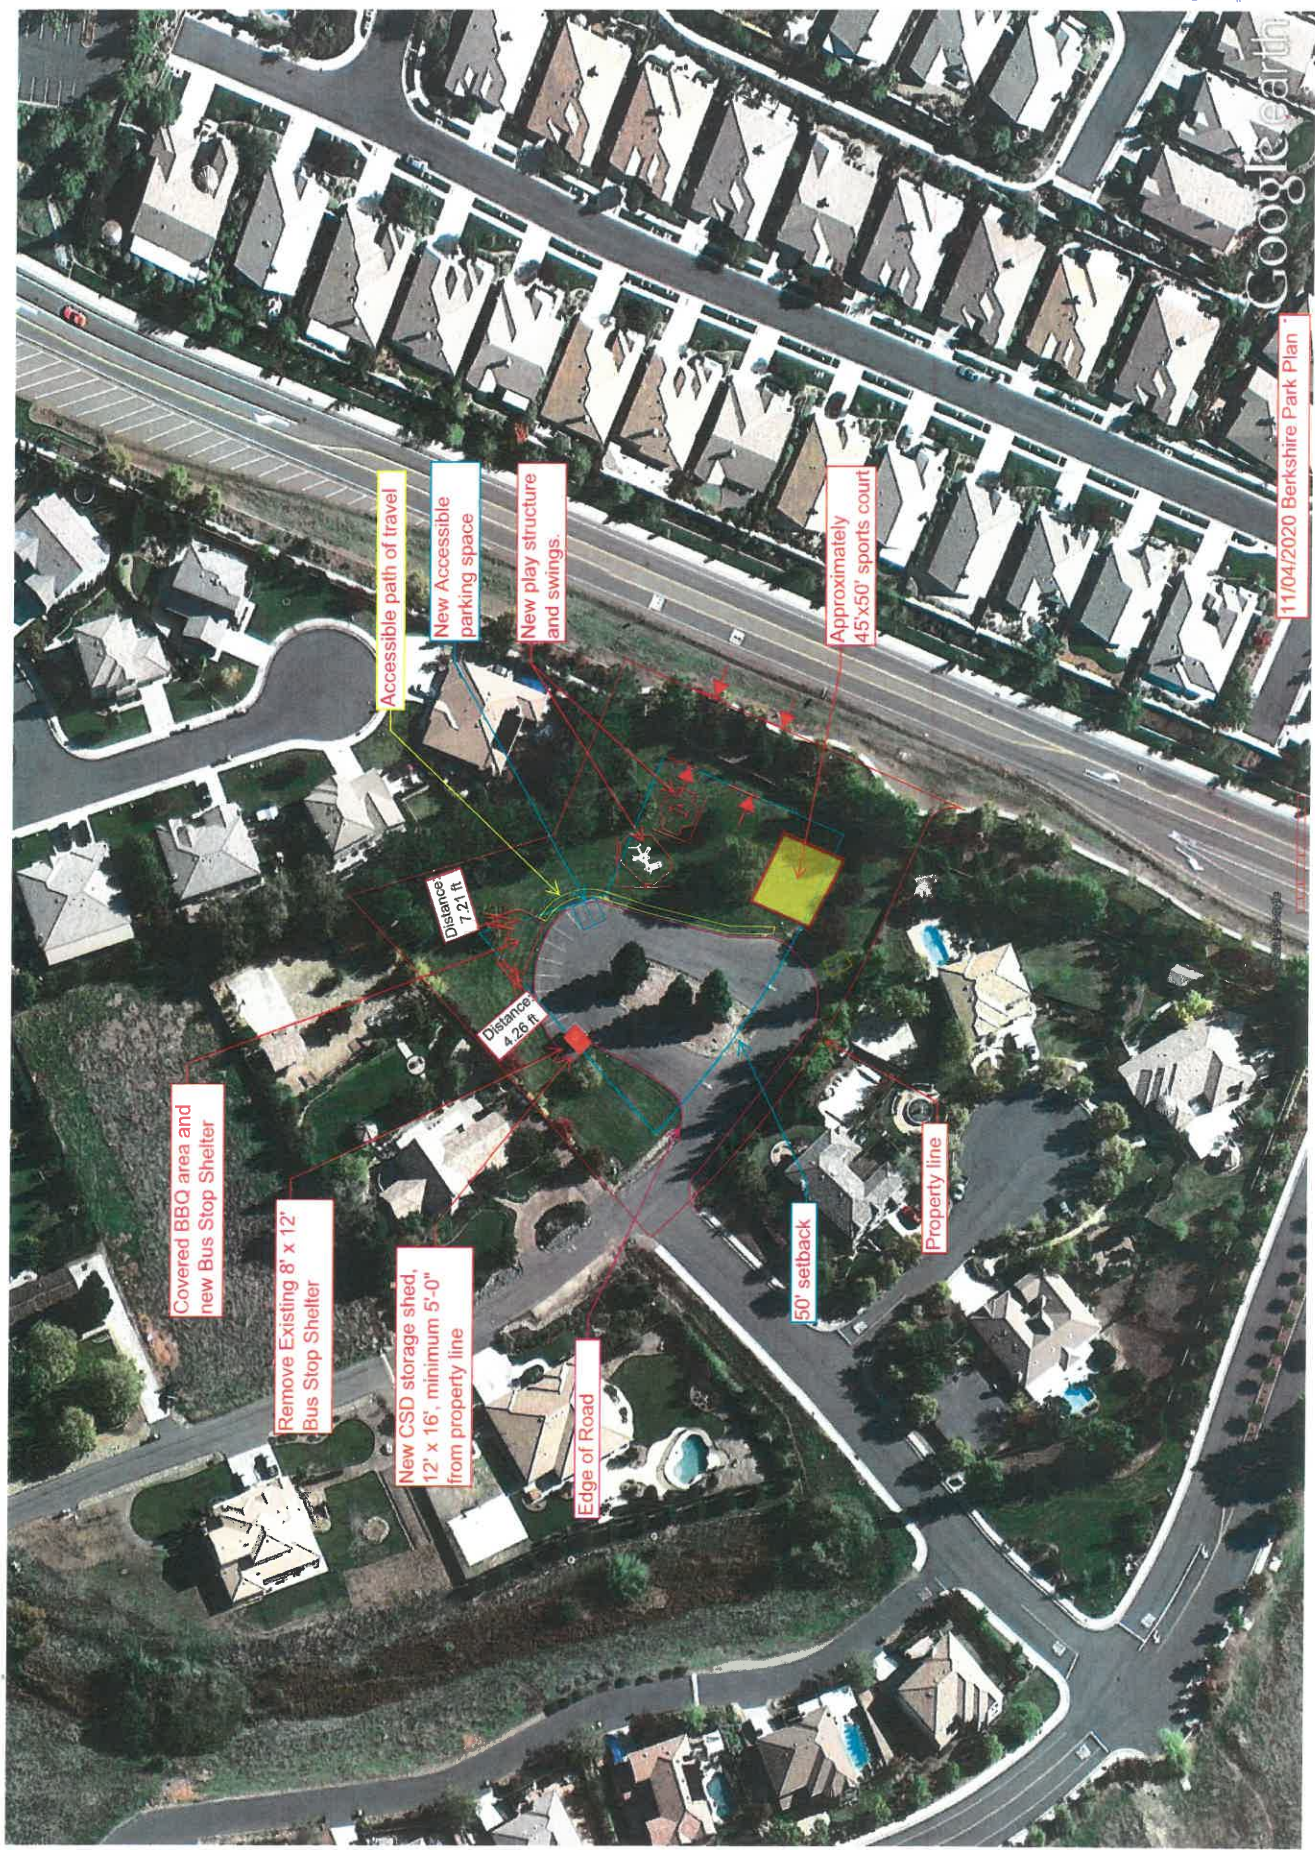

11/24/20
Item 5.b.

Google Earth

11/04/2020 Berkshire Park Plan

Covered BBQ area and new Bus Stop Shelter

Remove Existing 8' x 12' Bus Stop Shelter

New CSD storage shed, 12' x 16', minimum 5'-0" from property line

Edge of Road

50' setback

Property line

Accessible path of travel

New Accessible parking space

New play structure and swings.

Approximately 45'x50' sports court

Distance 7.21 ft

Distance 4.26 ft

© 2020 Google